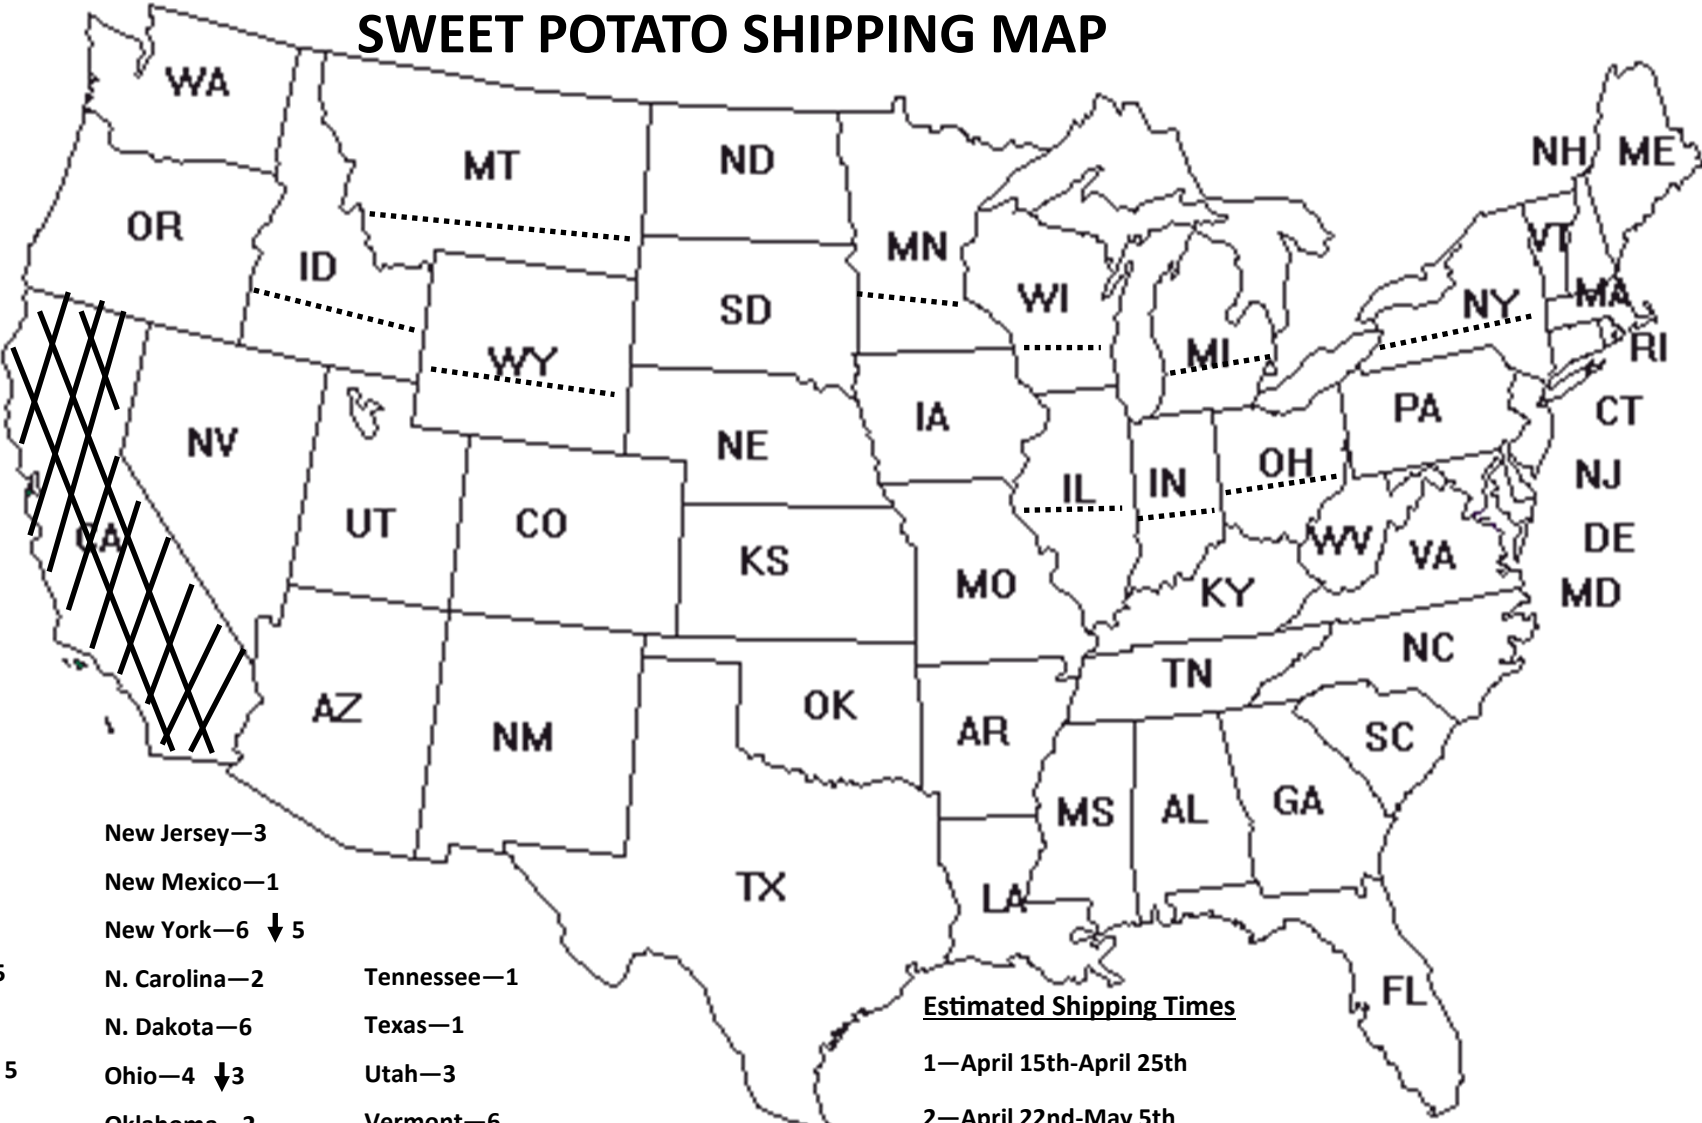

SWEET POTATO SHIPPING MAP

- Alabama—1
- Arizona—1
- Arkansas—2
- Colorado—3
- Connecticut—5
- Delaware—3
- Florida—1
- Georgia—1
- Idaho—5 ↓ 4
- Illinois—4 ↓ 3
- Indiana—4 ↓ 3
- Iowa—4
- Kansas—3
- Kentucky—3
- Louisiana—1
- Maine—5
- Maryland—3
- Massachusetts—5
- Michigan—6 ↓ 5
- Minnesota—6 ↓ 5
- Mississippi—1
- Missouri—2
- Montana—6 ↓ 5
- Nebraska—4
- Nevada—3
- New Hampshire—6

- New Jersey—3
- New Mexico—1
- New York—6 ↓ 5
- N. Carolina—2
- N. Dakota—6
- Ohio—4 ↓ 3
- Oklahoma—2
- Oregon—3
- Pennsylvania—4
- Rhode Island—4
- S. Carolina—1
- S. Dakota—5
- Tennessee—1
- Texas—1
- Utah—3
- Vermont—6
- Virginia—3
- Washington—3
- W. Virginia—3
- Wisconsin—6 ↓ 5
- Wyoming—5 ↓ 4

Estimated Shipping Times

- 1—April 15th-April 25th
- 2—April 22nd-May 5th
- 3—May 3rd-May 13th
- 4—May 10th-May 20th
- 5—May 15th-May 25th
- 6—May 20th-May 30th

**All packages are sent
USPS. Allow 10-14
days for delivery.**